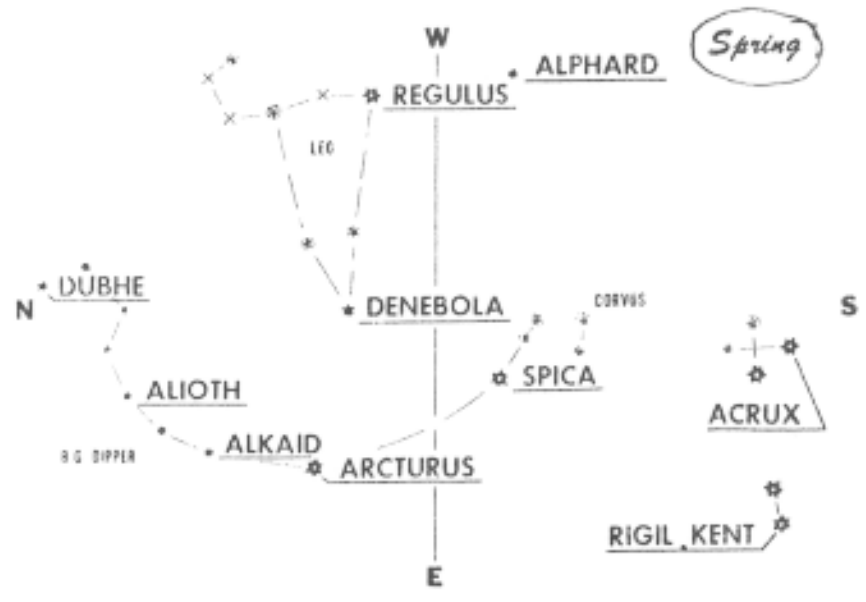

FROM: DON RIZZO 6-09 BZ
TO: ALL FELLOW NAVIGATORS

Star Identification

Page 1

Page 2

Page 3

Page 4

Page 5

Page 6