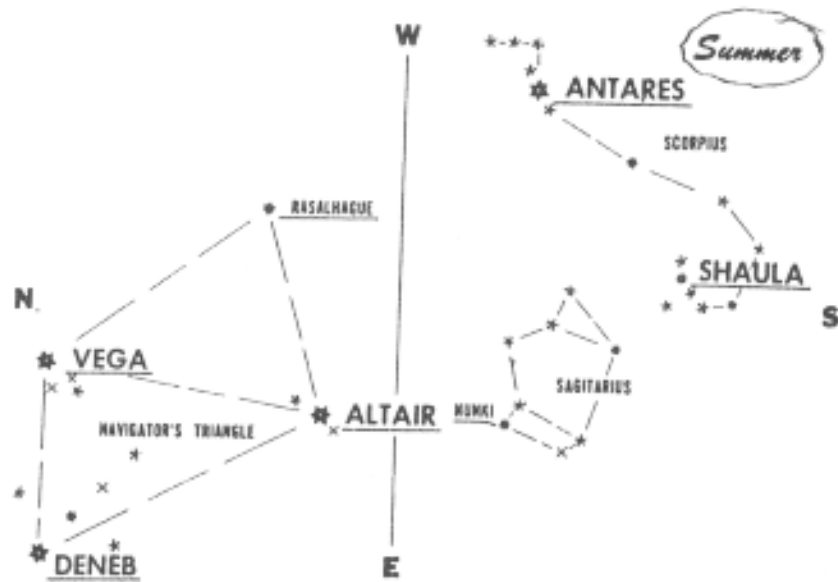

FROM: DON RIZZO 6-09 BZ
TO: ALL FELLOW NAVIGATORS

Star Identification

Page 1

Page 2

Page 3

Page 4

Page 5

Page 6