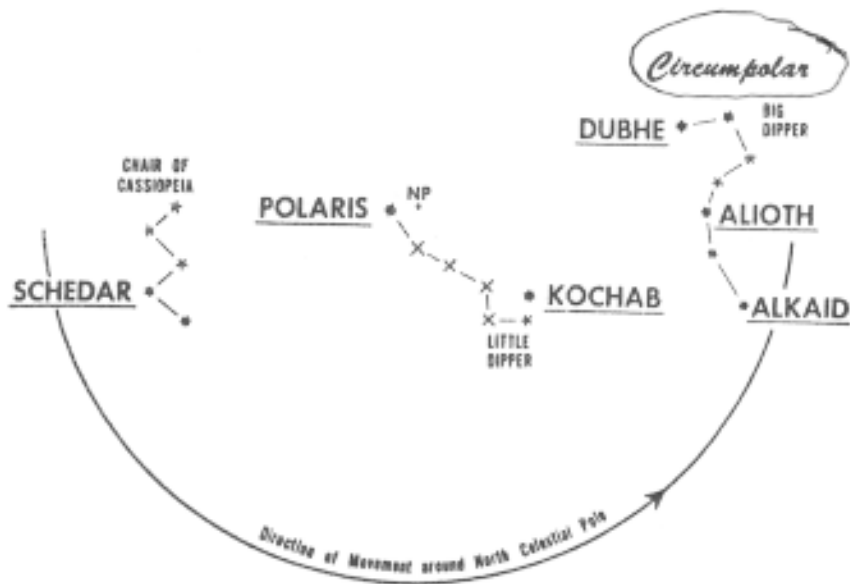

FROM: DON RIZZO 6-09 BZ
TO: ALL FELLOW NAVIGATORS

Star Identification

Page 1

Page 2

Page 3

Page 4

Page 5

Page 6